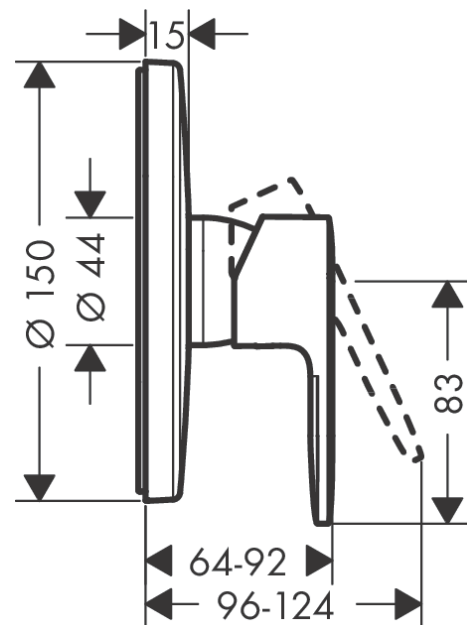

Vernis Blend

Single lever shower mixer for concealed installation for iBox universal

Surfaces: **Matt Black** Article Number: **71667670**

Description

product features

- 1 function
- connection type: basic set
- maximum flow rate at 3 bar: 29,3 l/min
- ceramic cartridge
- min. operating pressure: 1 bar
- max. operating pressure: 10 bar
- temperature limitation adjustable

Product image

Scale drawing

Flowchart